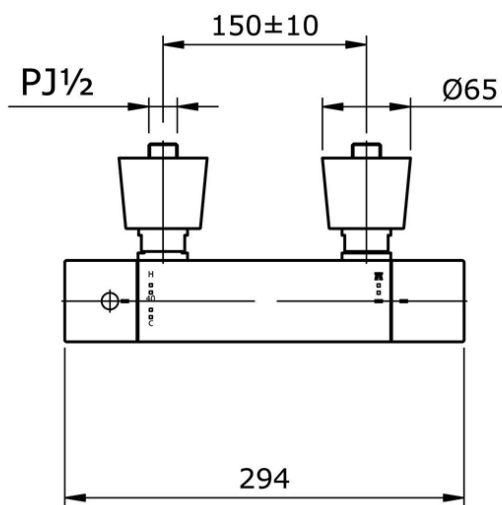

TX450SI

IDR 11,380,000.00

Thermostat Shower Set

Min Water Pressure: 0.05 MPa

Max Water Pressure: 0.75 MPa

Flow Rate: 8.0 Lpm

Some products may not be available in your area

Prices indicated are manufacturer's suggested retail price, prices may change anytime without notice.