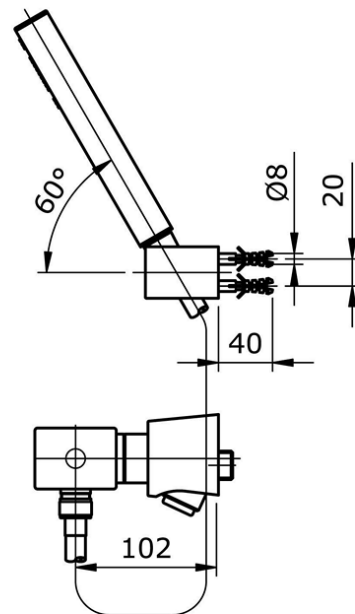

TX450SI

IDR 11,380,000.00

Thermostat Shower Set

Min Water Pressure: 0.05 MPa

Max Water Pressure: 0.75 MPa

Flow Rate: 8.0 Lpm

Some products may not be available in your area

Prices indicated are manufacturer's suggested retail price, prices may change anytime without notice.