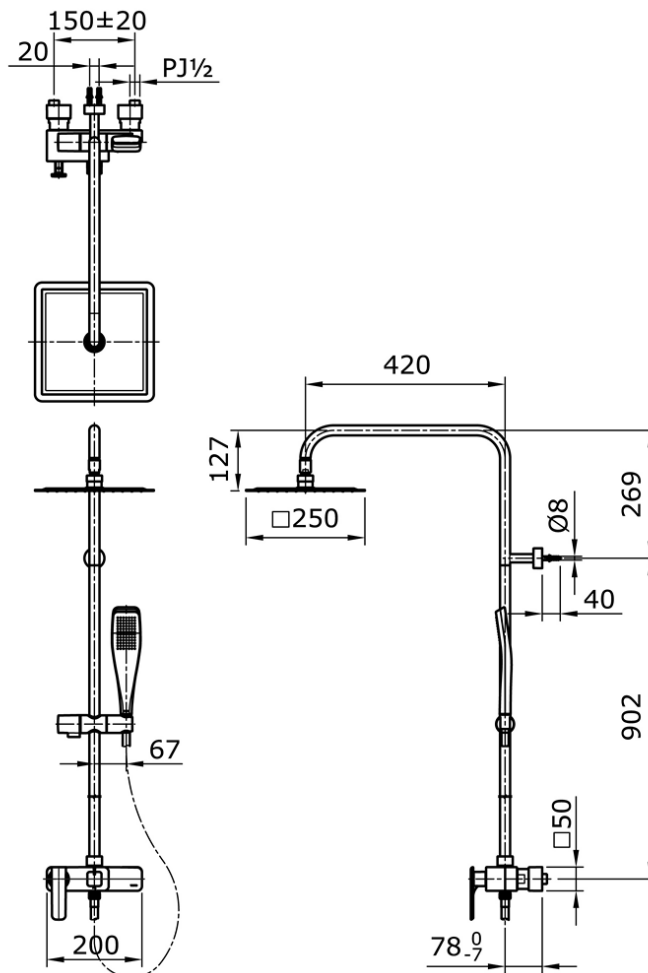

TX492STZ

IDR 8,900,000.00

Shower Column Set

Min Water Pressure: 0.05 MPa

Max Water Pressure: 0.75 MPa

Flow Rate: 8.0 Lpm

Some products may not be available in your area
 Prices indicated are manufacturer's suggested retail price, prices may change anytime without notice.
 Please check with your nearest reseller for updated prices.
 Prices shown for lavatory does not include faucet.