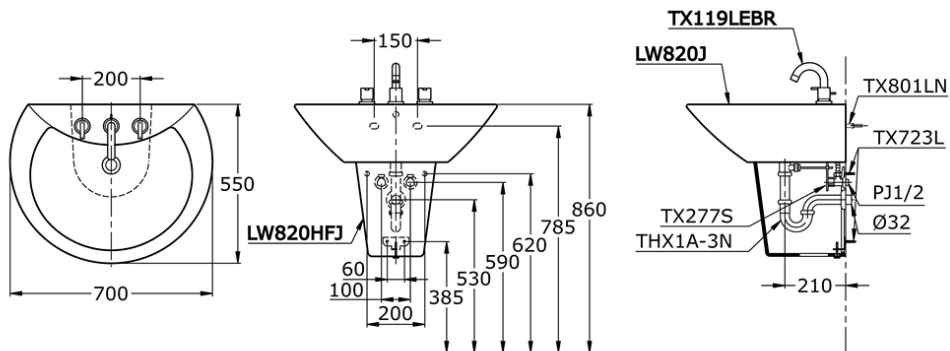

LW820J/LW820HFJ

IDR 3,083,000.00

Width: 700 mm

Depth: 550 mm

AVANTE LW 820 J / LW 820 HFJ

Some products may not be available in your area

Prices indicated are manufacturer's suggested retail price, prices may change anytime without notice.