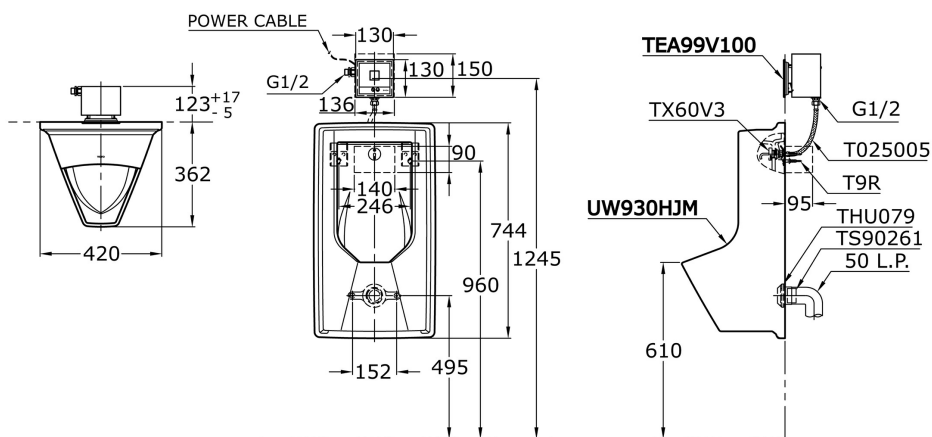

UW930HJM

IDR 12,030,000.00

Moslem Type

Height: 744

Width: 420 mm

Depth: 362 mm

Some products may not be available in your area

Prices indicated are manufacturer's suggested retail price, prices may change anytime without notice.